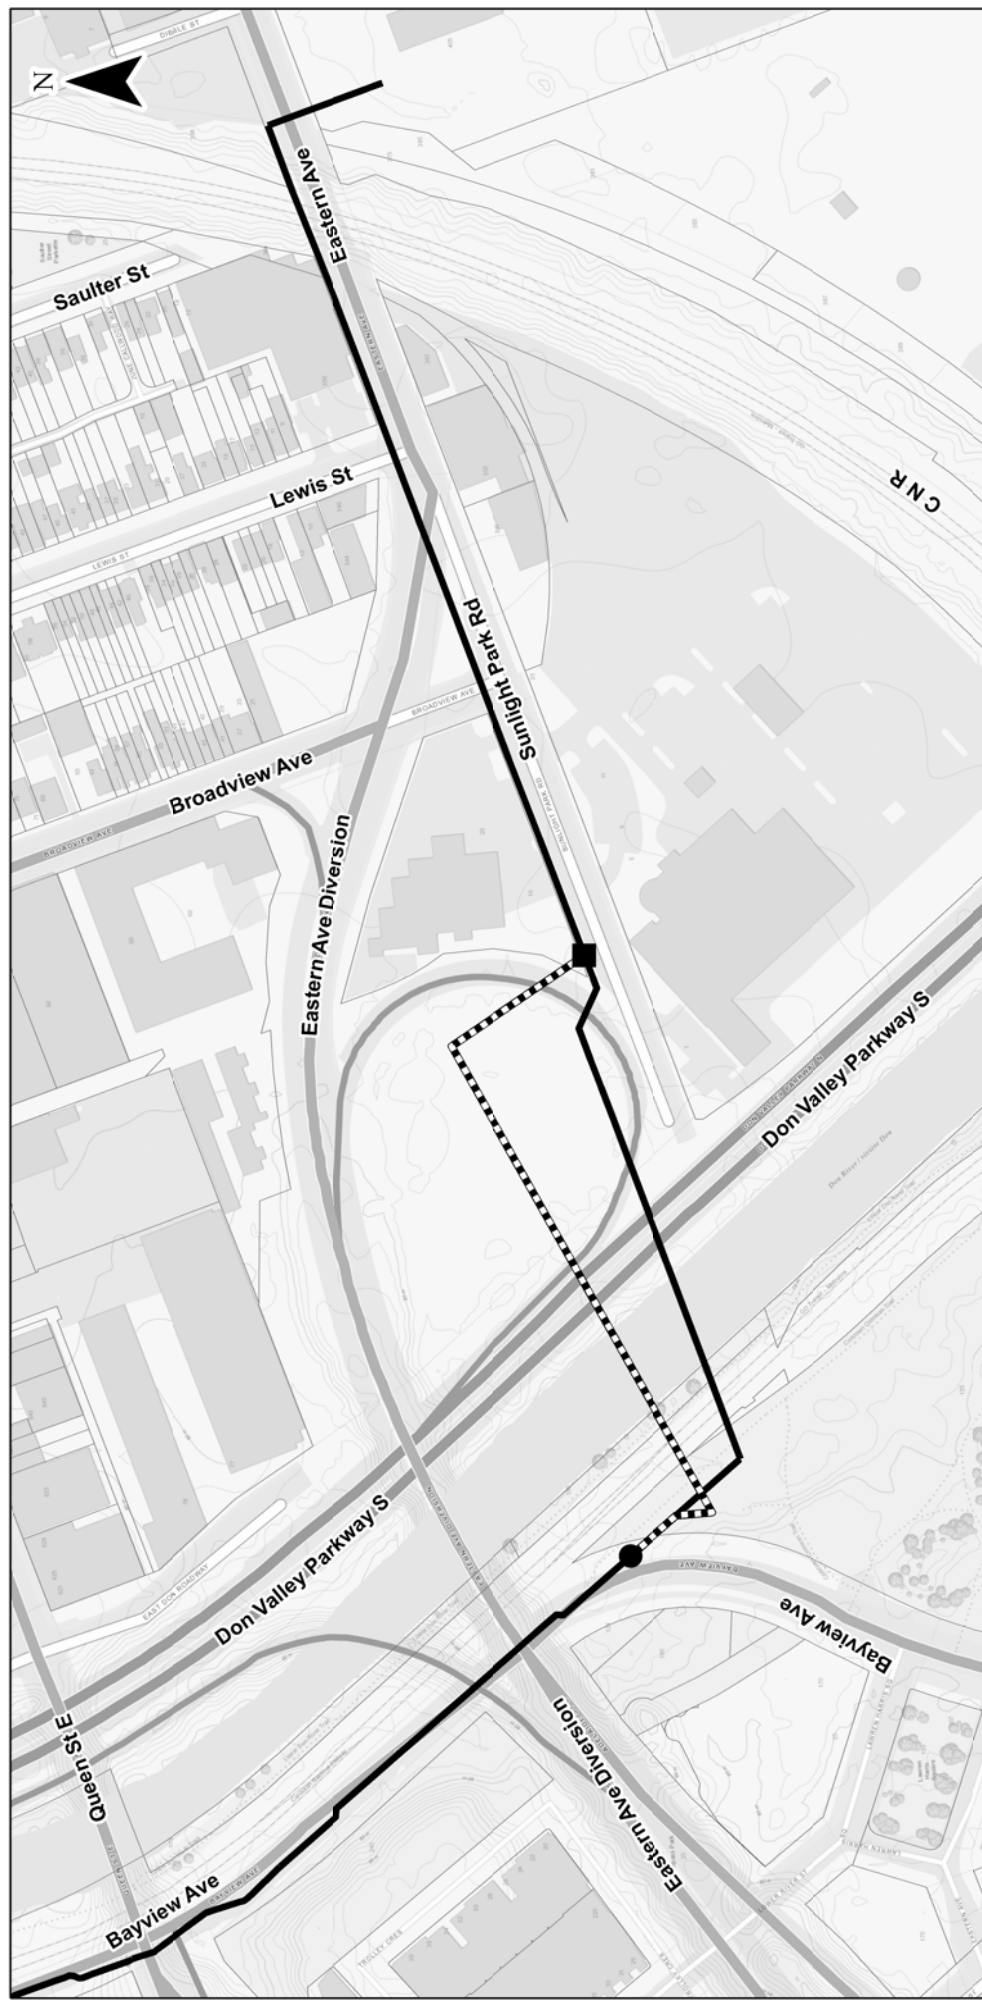

# Don River NPS 30

**Legend**

- Starting Point
- Termination Point
- Preferred Route
- Existing NPS 30 Pipeline

**ENBRIDGE**  
Life Takes Energy®

0 35 70 140 210 Meters